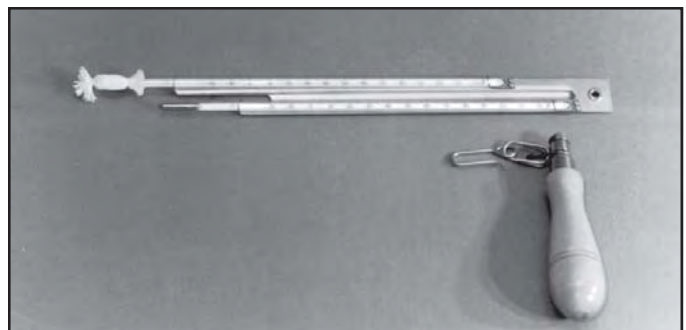

Model 225-570 Sling Psychrometer