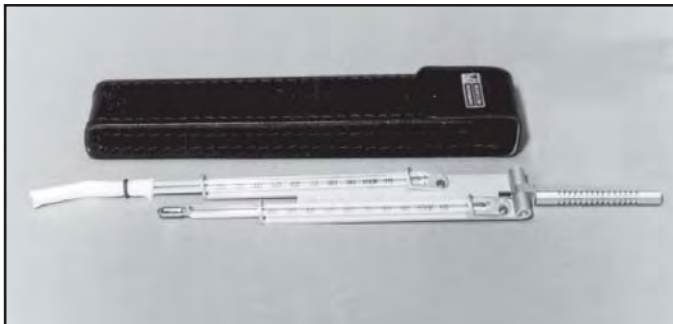

225-520 Pocket Sling Psychrometer

The **Model 225-520 Pocket Sling Psychrometer** is only 7.5" in overall length and comes with a convenient pocket-size carrying case. The two 5.5" red liquid filled thermometers are attached to an aluminum back with a handle for whirling. The handle folds down when not in use. Instrument range is either +20° to +110°F or -5° to +45°C. Humidity tables are provided. Replacement wicks are available.

Specifications

Range:

225-520: +20° to +110°F (1° graduations)

225-521: -5° to +45°C (1° graduations)

Size: 7.5" L x 1" W (190 mm x 25 mm)

Weight/shipping: 0.3 lb/1 lb (0.1 kg/0.5 kg)

Ordering Information

225-520-A	Pocket Sling Psychrometer °F; includes case
225-521-A	Pocket Sling Psychrometer °C; includes case
225-522-A	Replacement Thermometer for Model 225-520
225-523-A	Replacement Thermometer for Model 225-521
225-568-A	Replacement Wicks, 24" length

Model 225-520 Pocket Sling Psychrometer

225-570 Sling Psychrometer

The 225-570-A Sling Psychrometer is a standard sling psychrometer meeting U.S. National Weather Service recommendations. It consists of two 9.5" red liquid filled thermometers mounted on a stainless steel back. The wet bulb thermometer has a muslin wick covering the bulb. A wooden swivel handle with a chain for whirling is attached to the thermometer back. The 225-570 Sling Psychrometer has a range of -20° to +120°F; the range of the 225-571 is -30° to +50°C. Each sling psychrometer utilizes two matched thermometer tubes reading the same temperature to minimize error when measuring relative humidity. Humidity tables are provided with each instrument. Replacement wicks are available.

Specifications

Range:

225-570: -20° to +120°F (1° graduations)

225-571: -30° to +50°C (0.5° graduations)

Thermometer accuracy: ± 1.5°F

Size: 12" L x 1.5" W (305 mm x 38 mm)

Weight/shipping: 0.4 lb/1 lb (0.2 kg/0.5 kg)