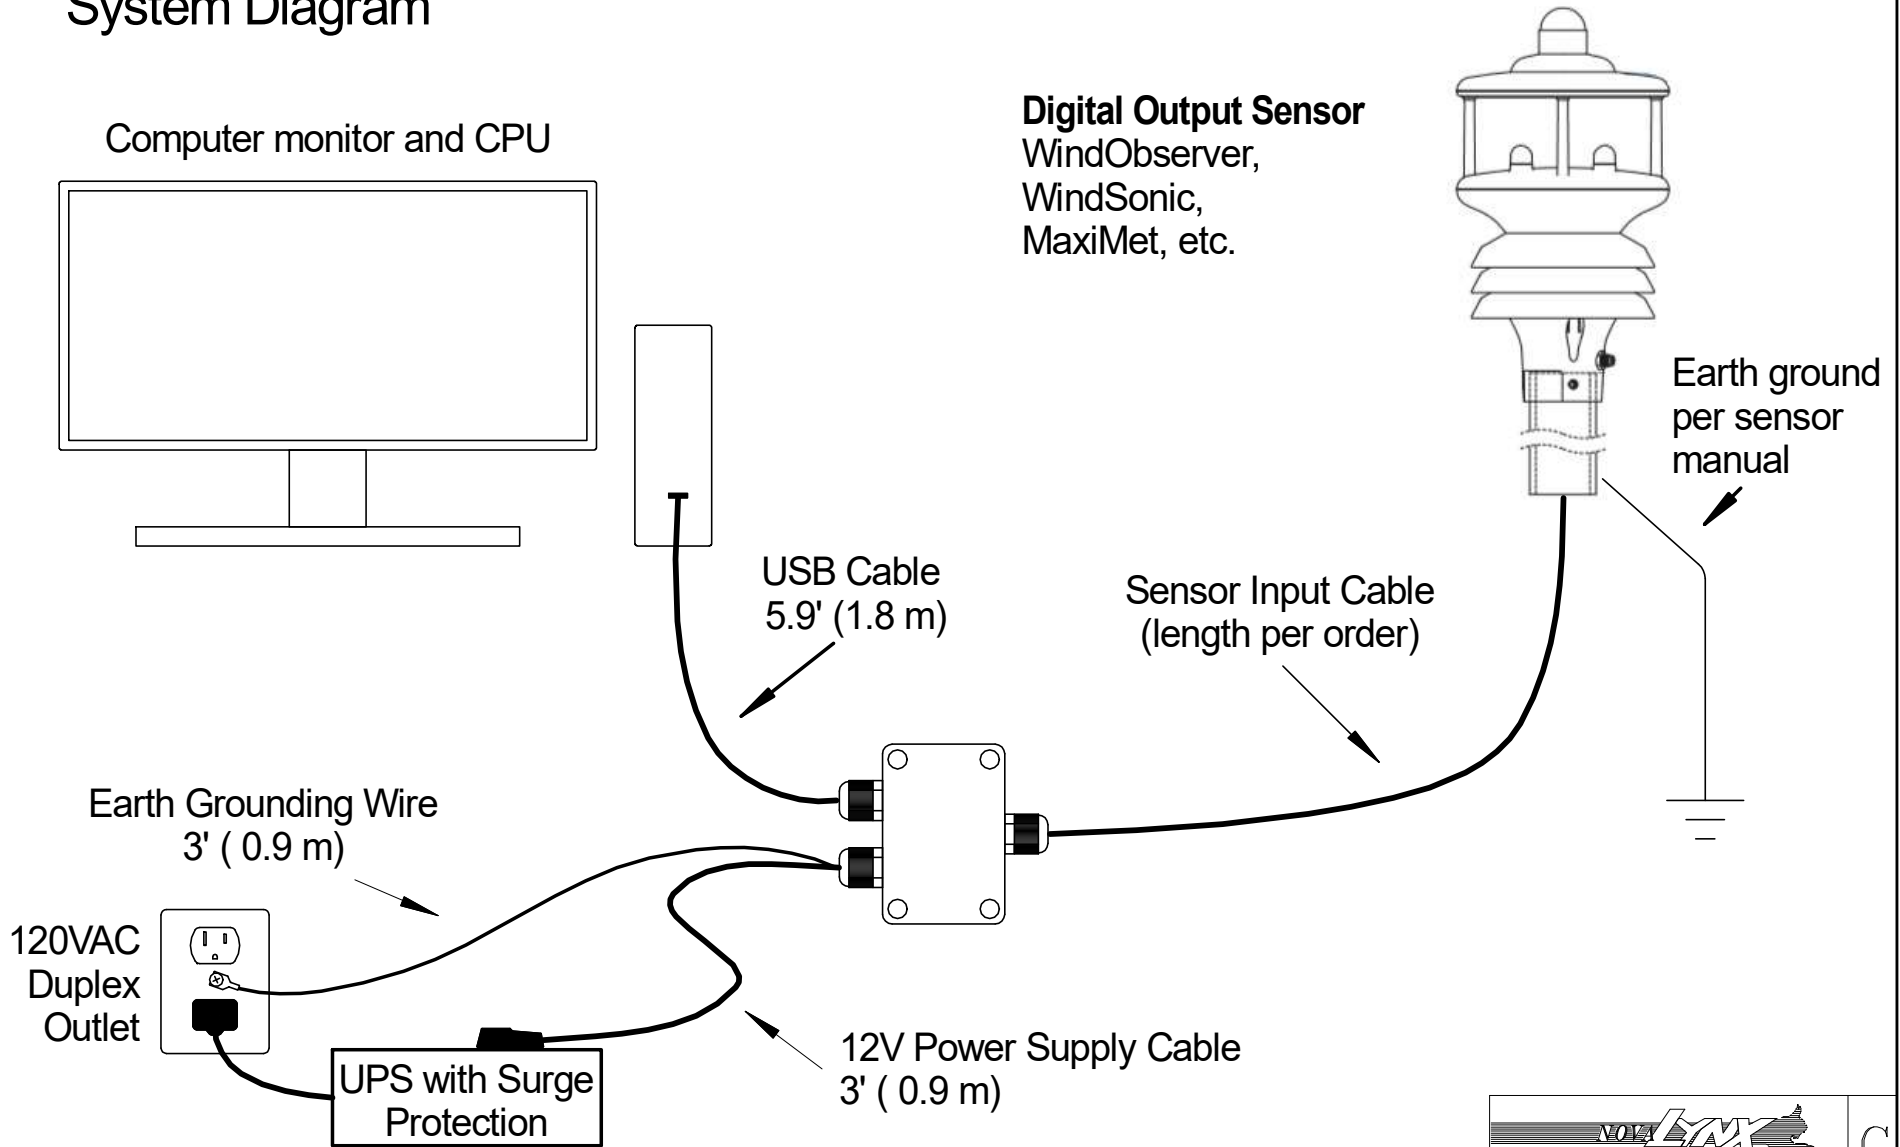

395-USB-xxx Sensor j-Box System Diagram

Outlet, Computer and UPS user supplied

		C
TITLE Sensor j-Box 395-USB-232 & 395-USB-422		
Digital Output Weather Stations		SHEET 1 OF 1
BY JDC	SCALE FULL	DWG. NO. 840-0003-03
DATE 09-04-2019		